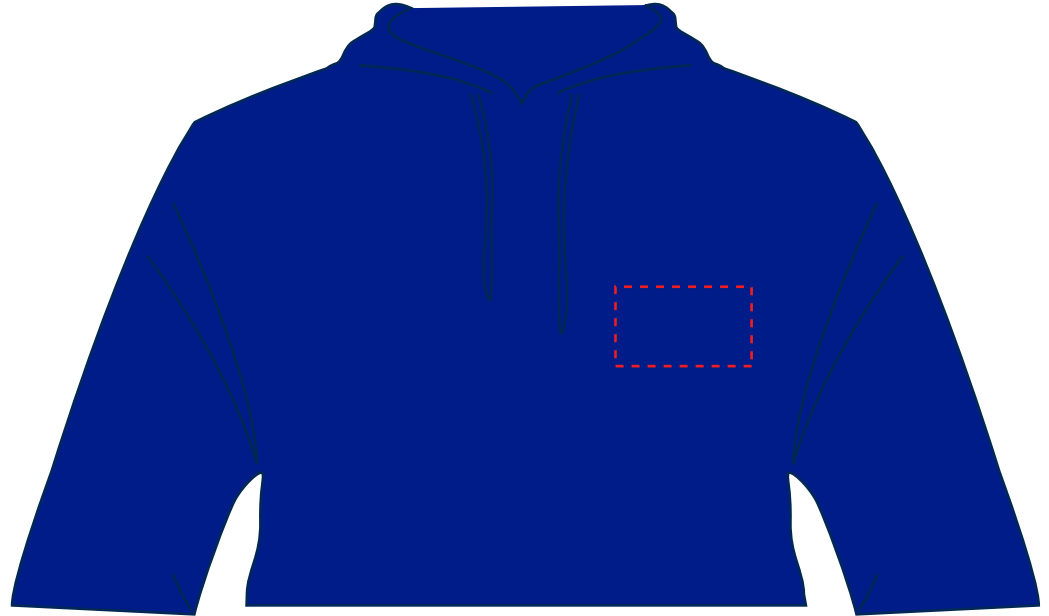

Your Ref:	Quantity:	Product Code: HF0001 LB
Our Ref:	Version: 1	Product Colour: NAVY

PRINTING CONCERNS: PRINT MAY DISCOLOUR

PRODUCT INFO: DUE TO THE NATURE OF THE PRODUCT THE PRINT POSITION MAY VARY BY 2 - 3 MM

We stock this item in the following colours

PANTONE REFERENCE(S)

- Colour 1
- Colour 1
- Colour 1
- Colour 1

ARTWORK SCALE 15%

ARTWORK SCALE 100%

Max print area 120mm x 70mm

The dashed line is to demonstrate print area and will not appear on your printed item